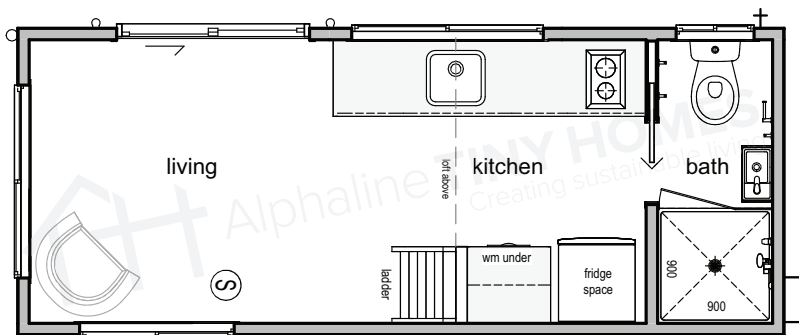

Some of our standard inclusions include:

- > Efficient kitchen layout featuring a gas 2-burner cooktop, ample microwave space, and room for a compact bar fridge
- > Kitchen sink including bench mounted mixer with a charming window splashback
- > Bathroom equipped with a space-saving vanity, convenient shower, and a flushing toilet
- > Full-height living area for spaciousness and comfort
- > Ample room for a sizable fridge and a washing machine with built-in fixed shelving above
- > Cross ventilation in the loft space for improved airflow and comfort
- > Engineered trailer with VIN plate

IMAGES

View images - see website for more

Please note: Some pictures may contain upgrades that are not included in standard configuration

FLOOR PLAN

See our standard floor and layout plan

Ground Level

Loft Level