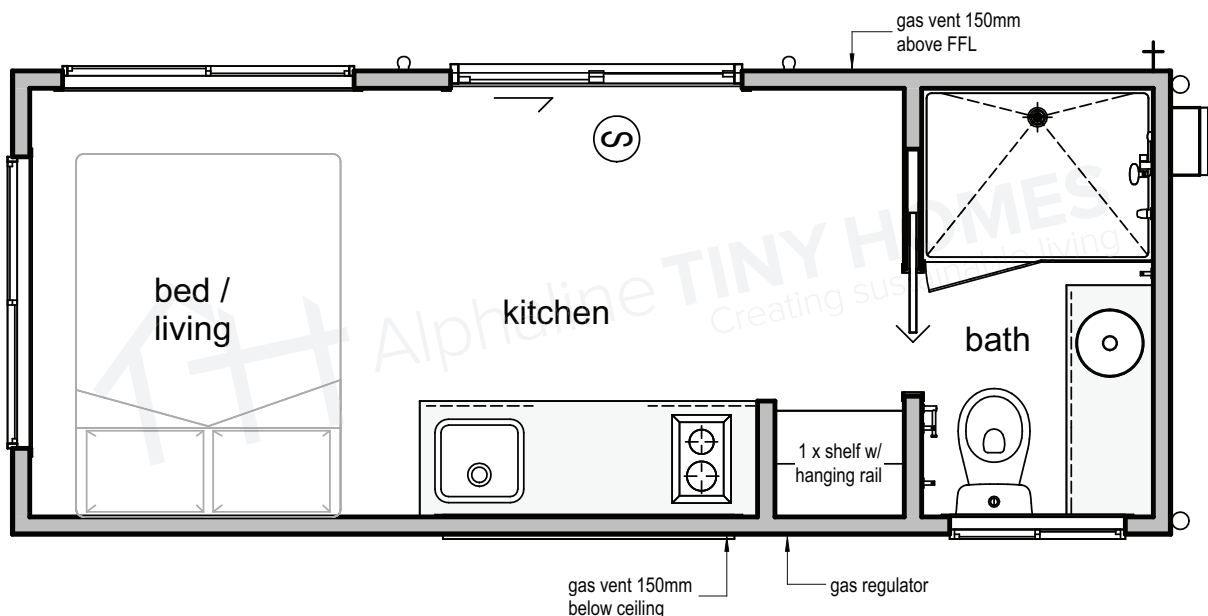

**LENGTH:** 6000mm

**WIDTH:** 2400mm

# IMAGES

View images - see website for more

Please note: Some pictures may contain upgrades that are not included in standard configuration

# FLOOR PLAN

See our standard floor and layout plan

Call us on **1300 584 663** or  
visit **[www.alphalinetinyhomes.com.au](http://www.alphalinetinyhomes.com.au)**

 Alphaline **TINY HOMES**  
Creating sustainable living