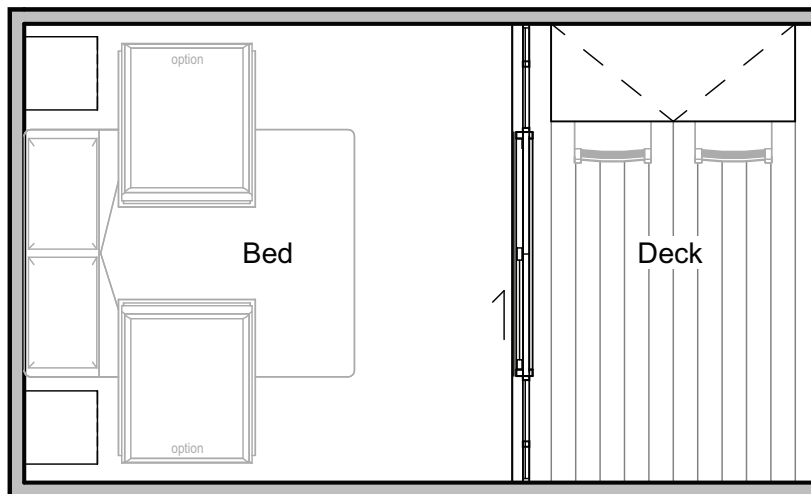

IMAGES

View images - see website for more

Please note: Some pictures may contain upgrades that are not included in standard configuration

FLOOR PLAN

See our standard floor and layout plan

Call us on **1300 584 663** or visit **www.alphalinetinyhomes.com.au**